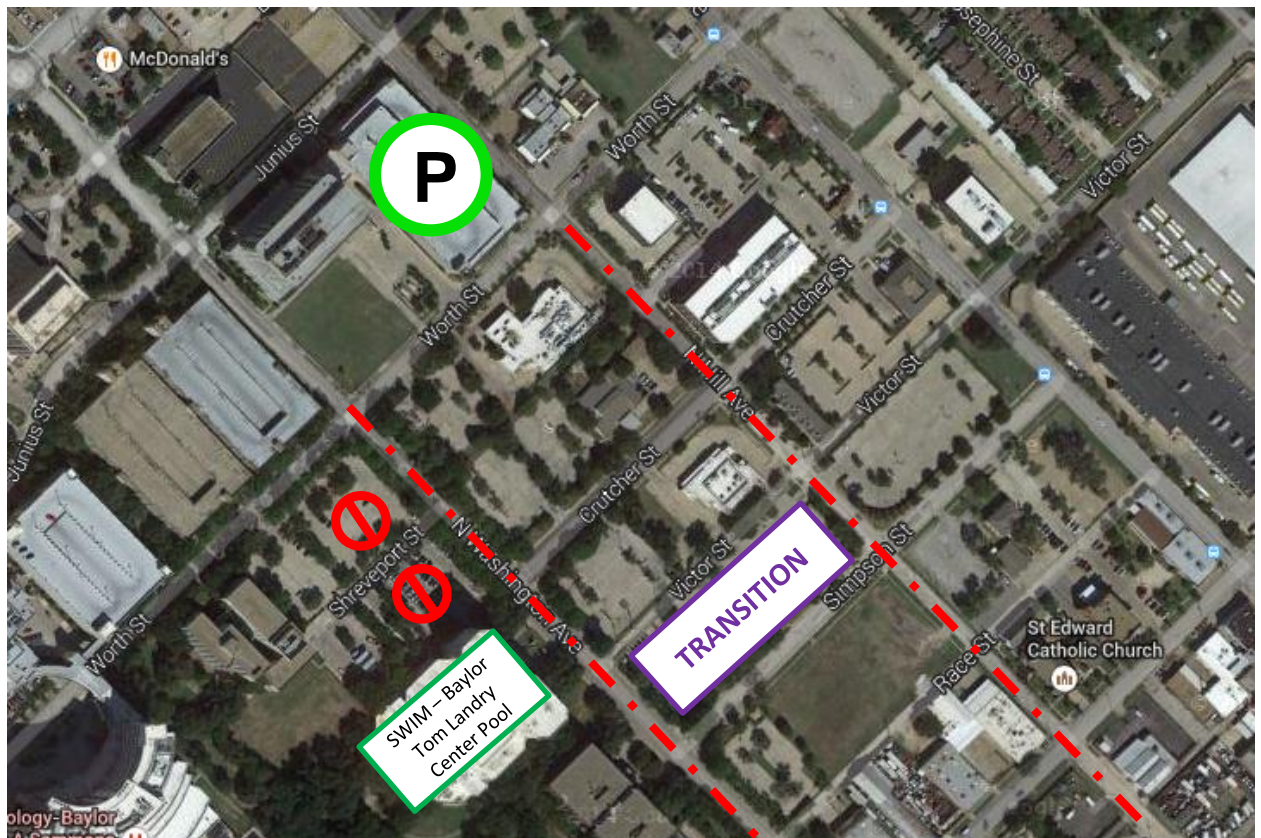

Parking & Road Closures

Saturday, April 28th - 5:30a to 10:00a
Sunday, April 29th - 5:30a to 11:00a

P = Athlete, Spectator and Volunteer Parking :
Parking Garage on N Hill Ave between Junius St. and Worth St.

⊘ = Parking lots noted with **⊘** are reserved for Baylor Tom Landry Center and Baylor Employees ONLY

- **Closed** - N Washington Ave from Worth St. to Elm St.
- **Closed** - N Hill Ave from Worth St. to Elm St.
- **One lane w/delays** - Northeast bound Main St. from Washington Ave to S Haskell Ave
- **One lane w/delays** - Southwest bound Main St. from S Peak St to N Hill Ave
- **Closed** - S Carroll Ave between Santa Fe Ave and Willow St.

The remaining roads affected by the bike course can be viewed at
www.BaylorTomLandryTri.com