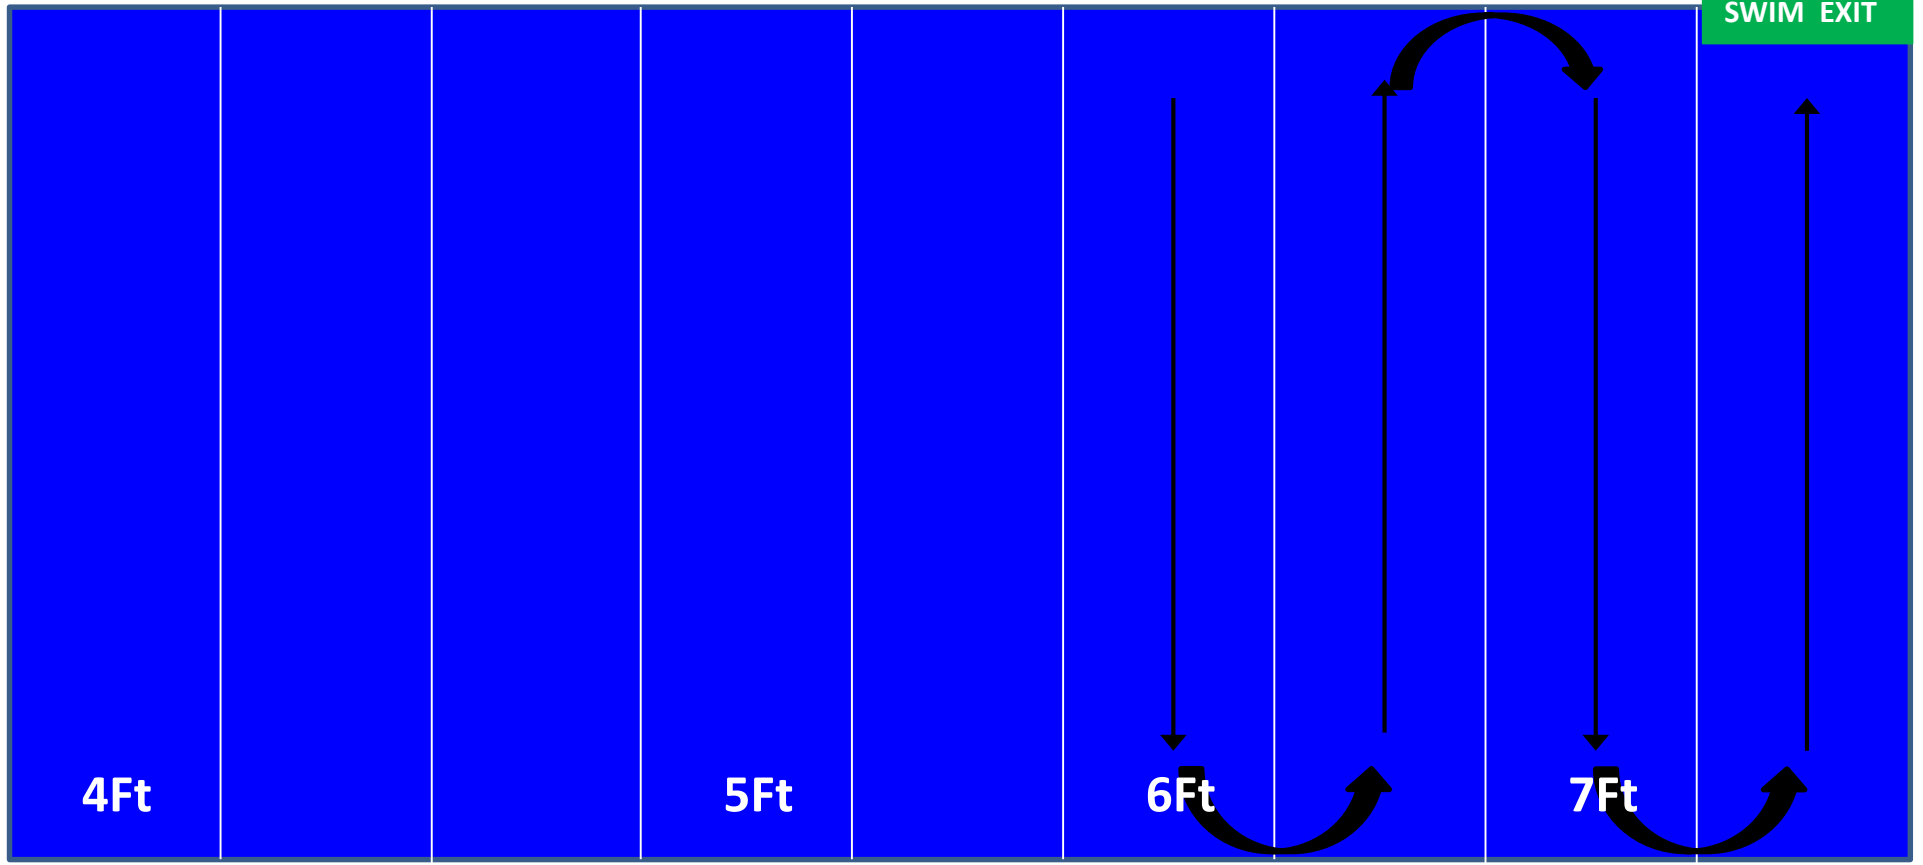

FIRE ALARM

SWIM START

SWIM EXIT

To Transition

SENIORS JUNIORS

SWIM START LINEUP (ATHLETE ONLY)

PARENT VIEWING AREA

← SWIM START LINEUP (ATHLETE ONLY)

PARENT VIEWING AREA

**100m JUNIOR SWIM**

EMERGENCY FILTER SHUT-OFF

Aquatics Offices

**Pool Etiquette**

- Seed yourself in proper numerical order according to signage.
- When choosing to pass be aware of other athletes swimming in opposing direction and tap the foot of the athlete being passed.
- If you make a choice to allow a faster swimmer to swim through at the wall, be aware of your position on the wall.

**PARENT EXIT DOOR**